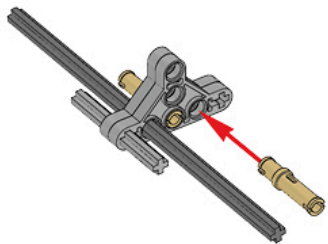

1 x

LEGO MINDSTORMS Education

The advertisement features a central image of the LEGO Mindstorms EV3 Core Set, a three-wheeled robot with a large grey motor housing and a black LCD screen. To the left of the robot is a circular icon with six segments, each containing a different sensor symbol: touch, ultrasonic, color, light, gyro, and camera. Below the robot is a small white box with a Wi-Fi symbol and the text 'Works with iPod iPhone iPad'. To the right of the main robot image are several smaller images showing various sub-assemblies and components from the set, including a motor, a sensor, and a gripper arm. The background is a light blue and white gradient with the text 'Core Set' and its translations in multiple languages.

1

2

**3**

4

5

2x

6

7

8

2x

9

10

11

12

13

14