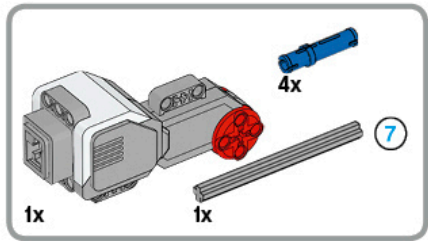

1 x

LEGO MINDSTORMS Education

The advertisement features a central image of the LEGO Mindstorms EV3 Core Set, a three-wheeled robot with a large grey motor housing and a black LCD screen. To the left of the robot is a circular icon with six segments, each containing a different sensor symbol: touch, ultrasonic, color, light, gyro, and camera. Below the robot is a small white box with a Wi-Fi symbol and the text 'Works with iPod iPhone iPad'. To the right of the main robot image are several smaller images showing various sub-assemblies and components from the set, including a motor, a sensor, and a gripper arm. The background is a light blue and white gradient with the text 'Core Set' and its translations in multiple languages.

Core Set  
Basis-Set Ensemble de base  
Set principal Conjunto Principal  
ALAPKÉSZLET

45544  
LEGOeducation.com

LEGO MINDSTORMS education EV3

Notar el modo de uso de este producto. Se recomienda leer el manual de instrucciones antes de utilizarlo. Les recommandons de lire attentivement le manuel d'utilisation avant d'utiliser ce produit. Aşağıdaki kılavuzları okuyunuz. Bu ürünün kullanımını okuyunuz. Aşağıdaki kılavuzları okuyunuz. Aşağıdaki kılavuzları okuyunuz. Aşağıdaki kılavuzları okuyunuz. Aşağıdaki kılavuzları okuyunuz.