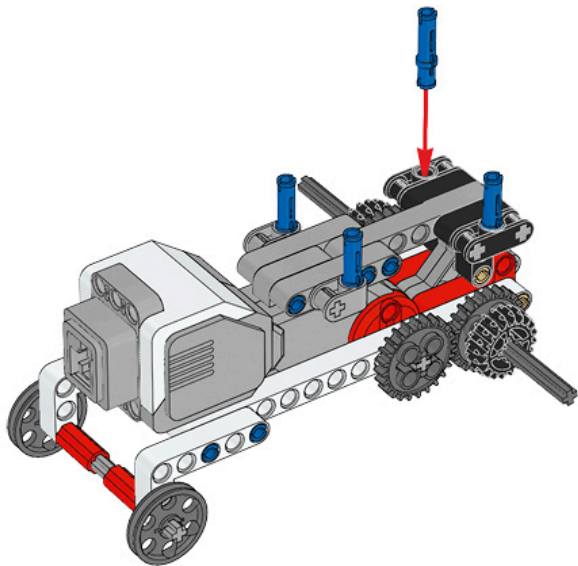

1 x

LEGO MINDSTORMS Education

The advertisement features a central image of the LEGO Mindstorms EV3 Core Set, a three-wheeled robot with a large grey motor housing and a black LCD screen. To the left of the robot is a circular icon with six segments, each containing a different sensor symbol: touch, ultrasonic, color, light, gyro, and camera. Below the robot is a small white box with a Wi-Fi symbol and the text 'Works with iPod iPhone iPad'. To the right of the main robot image are several smaller images showing various sub-assemblies and components from the set, including a motor, a sensor, and a gripper arm. The background is a light blue and white gradient with the text 'Core Set' and its translations in multiple languages.

# 23

24

4x

# 25

26

27

28

2x

29

2x

30