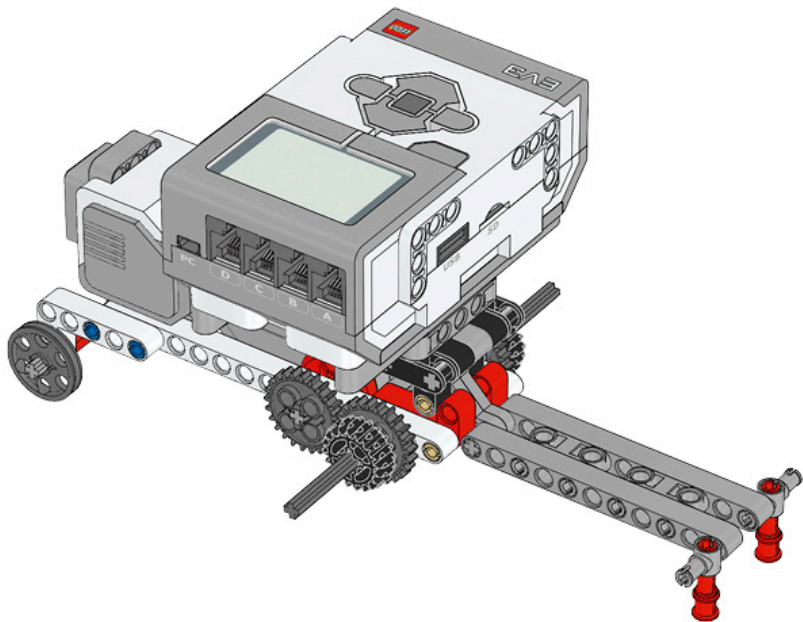

1 x

LEGO MINDSTORMS Education

The advertisement features a central image of the LEGO Mindstorms EV3 Core Set, a three-wheeled robot with a large grey motor housing and a black LCD screen. To the left of the robot is a circular icon with six segments, each containing a different sensor symbol: touch, ultrasonic, color, light, gyro, and camera. Below the robot is a small white box with a Wi-Fi symbol and the text 'Works with iPod iPhone iPad'. To the right of the main robot image are several smaller images showing various sub-assemblies and components from the set, including a motor, a sensor, and a gripper arm. The background is a light blue and white gradient with the text 'Core Set' and its translations in multiple languages.

31

**32**

4x

33

34

35