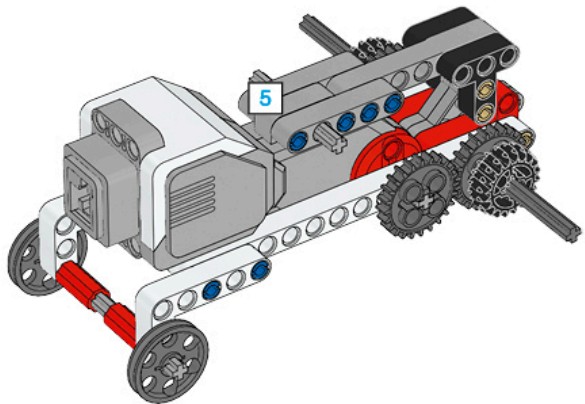

1 x

LEGO MINDSTORMS Education

The advertisement features a central image of the LEGO Mindstorms EV3 Core Set, a three-wheeled robot with a large grey motor housing and a black LCD screen. To the left of the robot is a circular icon with six segments, each containing a different sensor symbol: touch, ultrasonic, color, light, gyro, and camera. Below the robot is a small white box with a Wi-Fi symbol and the text 'Works with iPod iPhone iPad'. To the right of the main robot image are several smaller images showing various sub-assemblies and components from the set, including a motor, a sensor, and a gripper arm. The background is a light blue and white gradient with the text 'Core Set' and its translations in multiple languages.

# 17

18

19

2x

20

21

22

2x