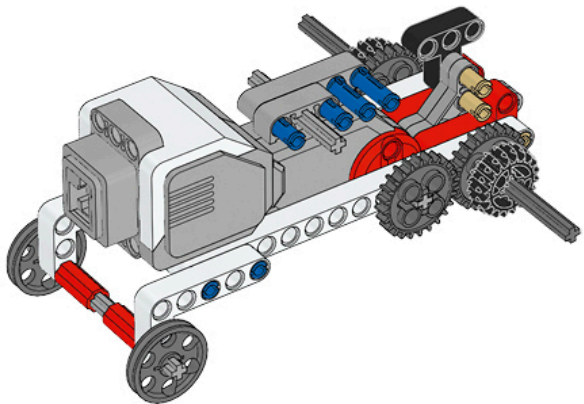

1 x

LEGO MINDSTORMS Education

The advertisement features a central image of the LEGO Mindstorms EV3 Core Set, a three-wheeled robot with a large grey motor housing and a black LCD screen. To the left of the robot is a circular icon with six segments, each containing a different sensor symbol: touch, ultrasonic, color, light, gyro, and camera. Below the robot is a small white box with a Wi-Fi symbol and the text 'Works with iPod iPhone iPad'. To the right of the main robot image are several smaller images showing various sub-assemblies and components from the set, including a motor, a sensor, and a gripper arm. The background is a light blue and white gradient with the text 'Core Set' and its translations in multiple languages.

# 17

18

19

2x

20

21

22

2x