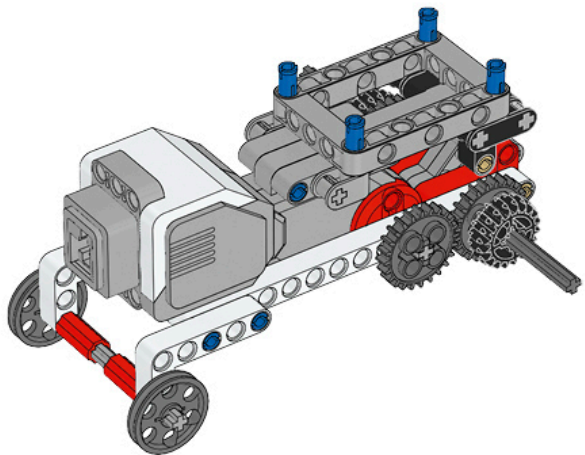

1 x

LEGO MINDSTORMS Education

The advertisement features a central image of the LEGO Mindstorms EV3 Core Set, a three-wheeled robot with a large grey motor housing and a black LCD screen. To the left of the robot is a circular icon with six segments, each containing a different sensor symbol: touch, ultrasonic, color, light, gyro, and camera. Below the robot is a small white box with a Wi-Fi symbol and the text 'Works with iPod iPhone iPad'. To the right of the main robot image are several smaller images showing various sub-assemblies and components from the set, including a motor, a sensor, and a gripper arm. The background is a light blue and white gradient with the text 'Core Set' and its translations in multiple languages.

# 23

24

4x

# 25

26

27

28

2x

29

2x

30