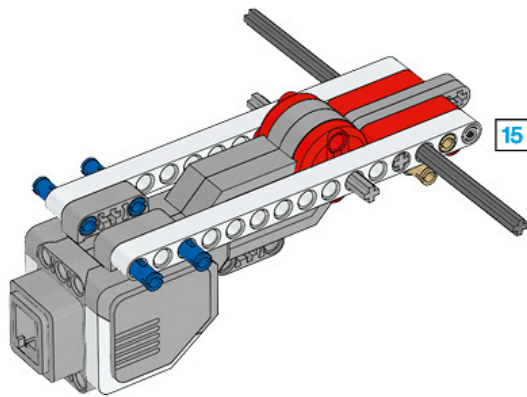

1 x

LEGO MINDSTORMS Education

The advertisement features a central image of the LEGO Mindstorms EV3 Core Set, a three-wheeled robot with a large grey motor housing and a black LCD screen. To the left of the robot is a circular icon with six segments, each containing a different sensor symbol: touch, ultrasonic, color, light, gyro, and camera. Below the robot is a small white box with a Wi-Fi symbol and the text 'Works with iPod iPhone iPad'. To the right of the main robot image are several smaller images showing various sub-assemblies and components from the set, including a motor, a sensor, and a gripper arm. The background is a light blue and white gradient with the text 'Core Set' and its translations in multiple languages.

8

2x

9

10

11

12

13

14