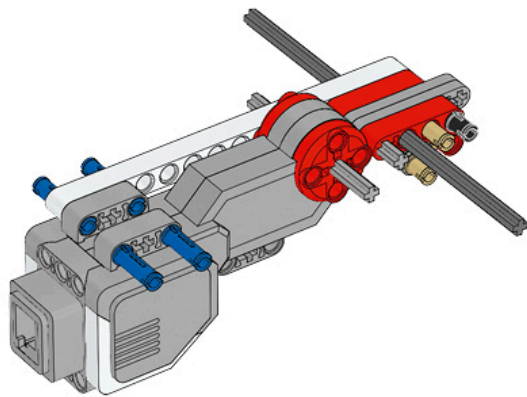

1 x

LEGO MINDSTORMS Education

The advertisement features a central image of the LEGO Mindstorms EV3 Core Set, a three-wheeled robot with a large grey motor housing and a black LCD screen. To the left of the robot is a circular icon with six segments, each containing a different sensor symbol: touch, ultrasonic, color, light, gyro, and camera. Below the robot is a small white box with a Wi-Fi symbol and the text 'Works with iPod iPhone iPad'. To the right of the main robot image are several smaller images showing various sub-assemblies and components from the set, including a motor, a sensor, and a gripper arm. The background is a light blue and white gradient with the text 'Core Set' and its translations in multiple languages.

8

2x

9

10

11

12

13

14