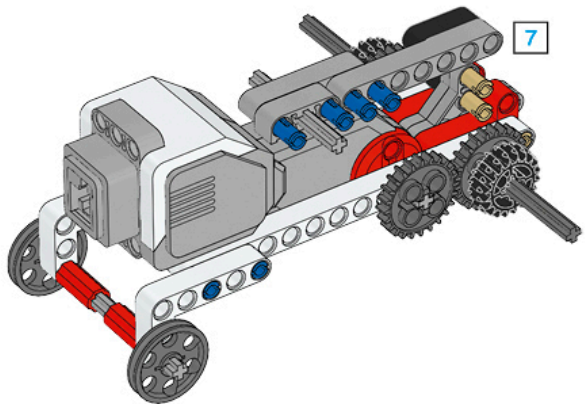

1 x

LEGO MINDSTORMS Education

The advertisement features a central image of the LEGO Mindstorms EV3 Core Set, a three-wheeled robot with a large grey motor housing and a black LCD screen. To the left of the robot is a circular icon with six segments, each containing a different sensor symbol: touch, ultrasonic, color, light, gyro, and camera. Below the robot is a small white box with a Wi-Fi symbol and the text 'Works with iPod iPhone iPad'. To the right of the main robot image are several smaller images showing various sub-assemblies and components from the set, including a motor, a sensor, and a gripper arm. The background is a light blue and white gradient with the text 'Core Set' and its translations in multiple languages.

# 17

18

19

2x

20

21

22

2x