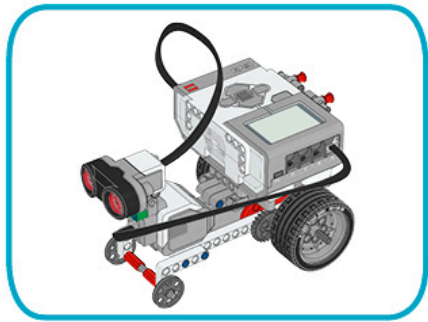

1 x

LEGO MINDSTORMS Education

The advertisement features a central image of the LEGO Mindstorms EV3 Core Set, a three-wheeled robot with a large grey motor housing and a black LCD screen. To the left of the robot is a circular icon with six segments, each containing a different sensor symbol: touch, ultrasonic, color, light, gyro, and camera. Below the robot is a small white box with a Wi-Fi symbol and the text 'Works with iPod iPhone iPad'. To the right of the main robot image are several smaller images showing various sub-assemblies and components from the set, including a motor, a sensor, and a gripper arm. The background is a light blue and white gradient with the text 'Core Set' and its translations in multiple languages.

Core Set  
Basis-Set Ensemble de base  
Set principal Conjunto Principal  
ALAPKÉSZLET

45544  
LEGOeducation.com

LEGO MINDSTORMS education EV3

Notar el modo de uso de este producto. Se recomienda leer el manual de instrucciones antes de utilizarlo. Les recommandons de lire attentivement le manuel d'utilisation avant d'utiliser ce produit. Aşağıdaki kılavuzları okuyunuz. Bu ürünün kullanımını okuyunuz. Aşağıdaki kılavuzları okuyunuz. Aşağıdaki kılavuzları okuyunuz. Aşağıdaki kılavuzları okuyunuz. Aşağıdaki kılavuzları okuyunuz.