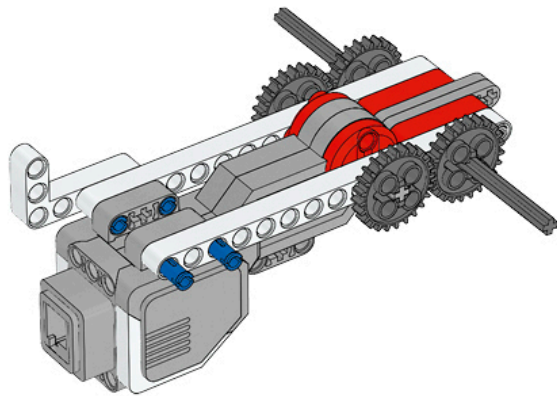

1 x

LEGO MINDSTORMS Education

The advertisement features a central image of the LEGO Mindstorms EV3 Core Set, a three-wheeled robot with a large grey motor housing and a black LCD screen. To the left of the robot is a circular icon with six segments, each containing a different sensor symbol: touch, ultrasonic, color, light, gyro, and camera. Below the robot is a small white box with a Wi-Fi symbol and the text 'Works with iPod iPhone iPad'. To the right of the main robot image are several smaller images showing various sub-assemblies and components from the set, including a motor, a sensor, and a gripper arm. The background is a light blue and white gradient with the text 'Core Set' and its translations in multiple languages.

8

2x

9

10

11

12

13

14