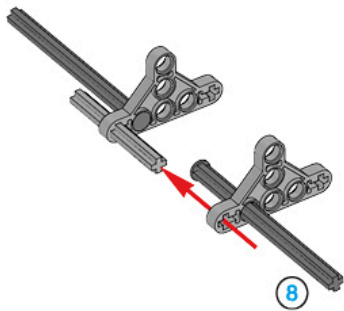

1 x

LEGO MINDSTORMS Education

The advertisement features a central image of the LEGO Mindstorms EV3 Core Set, a three-wheeled robot with a large grey motor housing and a black LCD screen. To the left of the robot is a circular icon with six segments, each containing a different sensor symbol: touch, ultrasonic, color, light, gyro, and camera. Below the robot is a small white box with a Wi-Fi symbol and the text 'Works with iPod iPhone iPad'. To the right of the main robot image are several smaller images showing various sub-assemblies and components from the set, including a motor, a sensor, and a gripper arm. The background is a light blue and white gradient with the text 'Core Set' and its translations in multiple languages.

1

2

**3**

4

5

2x

6

7

8

2x

9

10

11

12

13

14