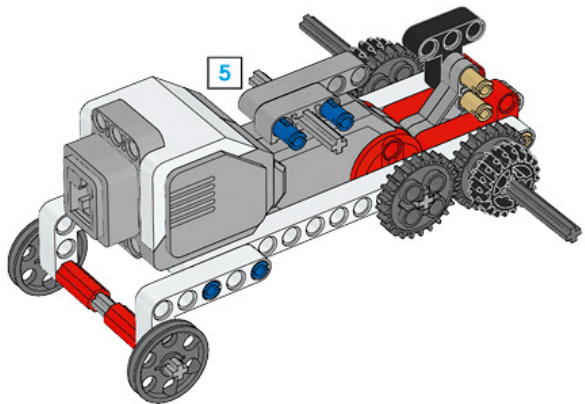

1 x

LEGO MINDSTORMS Education

The advertisement features a central image of the LEGO Mindstorms EV3 Core Set, a three-wheeled robot with a large grey motor housing and a black LCD screen. To the left of the robot is a circular icon with six segments, each containing a different sensor symbol: touch, ultrasonic, color, light, gyro, and camera. Below the robot is a small white box with a Wi-Fi symbol and the text 'Works with iPod iPhone iPad'. To the right of the main robot image are several smaller images showing various sub-assemblies and components from the set, including a motor, a sensor, and a gripper arm. The background is a light blue and white gradient with the text 'Core Set' and its translations in multiple languages.

# 17

18

19

2x

20

21

22

2x